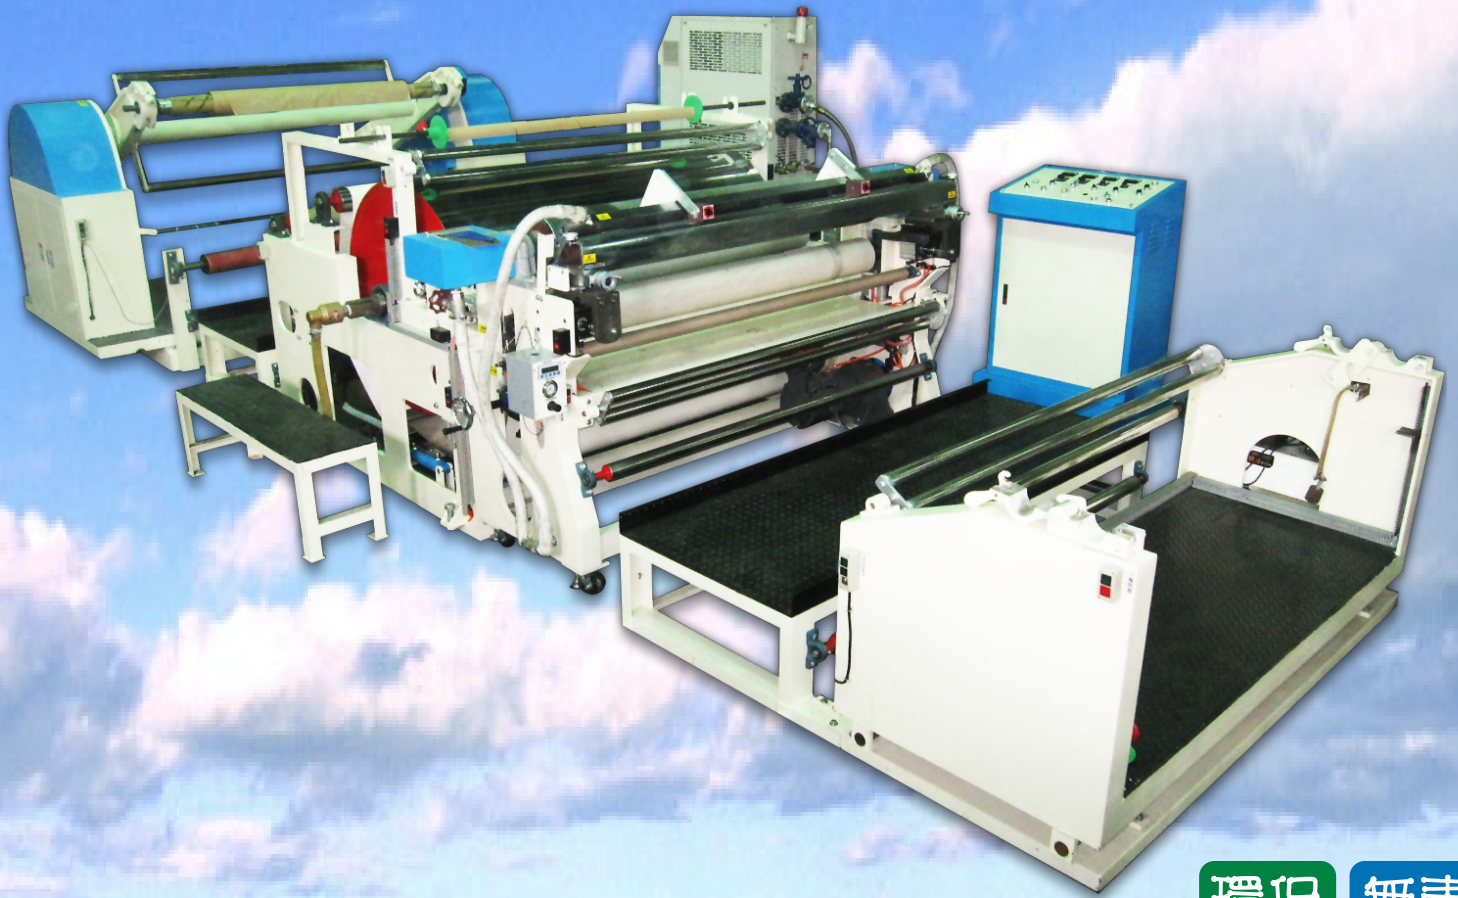

環保/無毒/透濕透氣 完全符合歐盟與美國最新環保規範
Environment protection/non toxic/breathability achieve EU/USA regulation

HM-A

熱熔膠貼合機

Hot Melt Adhesive Laminating Machine

可依客戶需求量身訂做尺寸及作業寬度

We can make its size and working width according to clients' demands.

機械尺寸 Machine size	L 7314 x W 3300 x H 2335 mm
使用寬度 Working width	1778mm (70")
加熱裝置 Heat device	熱媒式 Hot coal
電 壓 Voltage	380V 3相

▶ 貼合機週邊設備 **LAMINATING MACHINE PERIPHERALS**

● 熱媒加熱循環系統 **Heating circulator with coal oil**